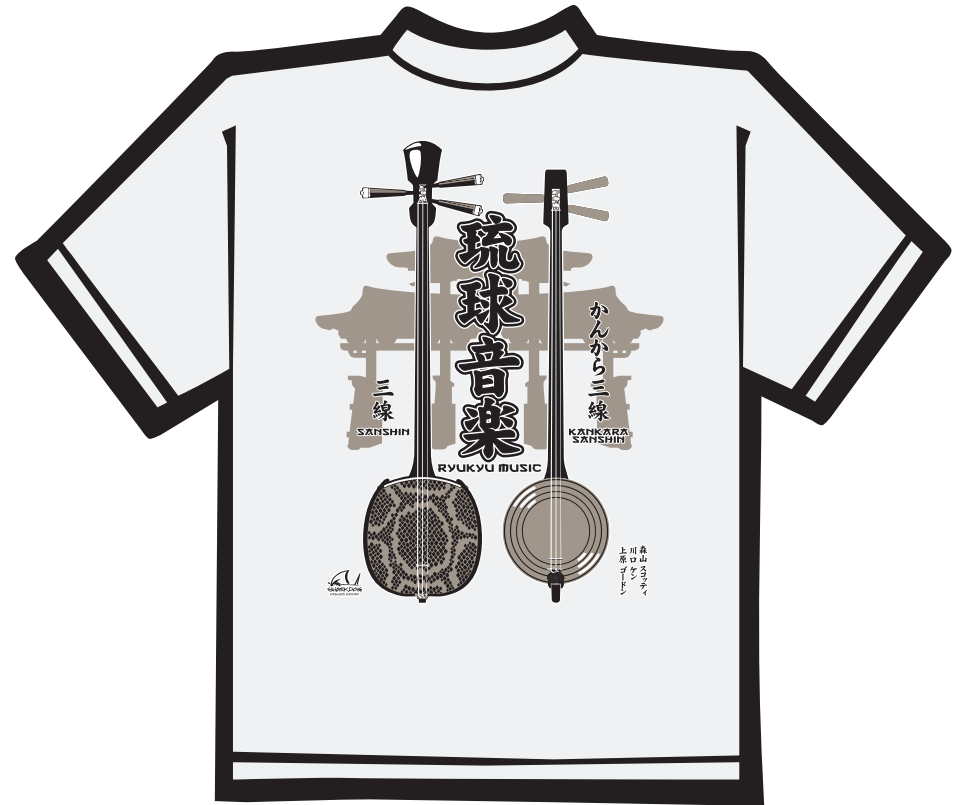

Ryukyu Music T-Shirt Design

Front

Back

SHIRT SIZE

Adult sizes: Small, Medium, Large, X-Large, 2X-Large, 3X-Large

Kids sizes: Small, Medium, Large

PRINTING

T-Shirts: Front - HOUA Logo (pocket size), Back - Ryukyu Music Design

SHIRT COLOR

Adult T-Shirts: Ash, Black, Navy, Purple, Charcoal Heather

Tank Tops: Ash, Black, Navy

Womens T-Shirts: Black, Navy, Miscellaneous Colors

Kids T-Shirts: Ash, Black, Purple, Charcoal Heather

(Shirt colors, styles, sizes, quantities, and printing location are subject to change, and availability)